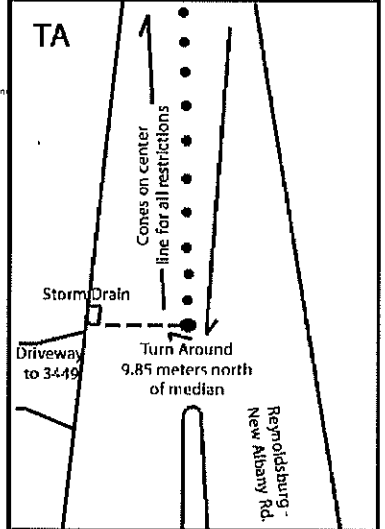

New Albany Walking Classic 10k
New Albany, Ohio
 USATF Certified Course ID# OH17001DH

Start: Market St., heading East,
 Right on Reynoldsburg - New Albany Rd.
 Turn at cone just north of Morse Rd.
 Round-about,
 Left on Brandon Rd. using left lane,
 Left on Lambton Park Rd. using right lane,
 Right on Edge of Woods Path,
 left under bridge to stay on Edge of
 Woods Path,
 Right on Greensward Rd. Using right lane,
 Slight right onto Yantis Rd. using right lane,
 Left on Ogdon Woods Blvd. using right lane,
 Right on Neiswander Sq.,
 Right on Ogdon Woods Blvd. using
 right lane,
 Right on Keswick Commons,
 Left on Market St. to finish.